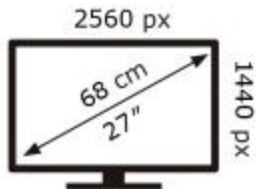

Samsung

S27FG530EU

21 kWh/1000h

ABCDEF **G**
HDR
30 kWh/1000h

2019/2013

Samsung

S27FG530EU

21 kWh/1000h