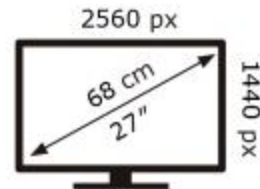

21 kWh/1000h

ABCDEF **G**
HDR
30 kWh/1000h