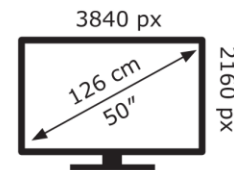

LG Electronics

50QNE7EB3C

65 kWh/1000h

ABCDEF**G**

99 kWh/1000h

2019/2013

LG Electronics

50QNE7EB3C

65 kWh/1000h

ABCDEF**G**

99 kWh/1000h

2019/2013