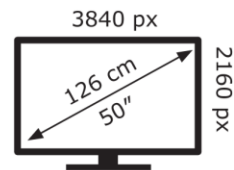

LG Electronics

50QNE7EB3C

65 kWh/1000h

ABCDEF**G**

99 kWh/1000h

2019/2013

LG Electronics

50QNE7EB3C