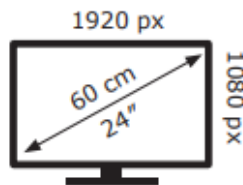

# ENERG

LG Electronics

24U41YA-BG

**16** kWh/1000h

ABCDEF**G**

**20** kWh/1000h

2019/2013