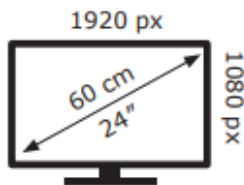

# ENERG

LG Electronics

24U41YA-BG

**16** kWh/1000h

ABCDEF**G**

**20** kWh/1000h

2019/2013