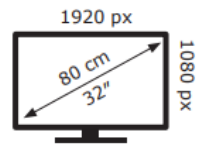

Energy Label for customers in  
England, Scotland and Wales

Energy Label for customers in  
Republic of Ireland and  
Northern Ireland

AOC

C32G42ZE

**25** kWh/1000h

ABCDEF**G**  
**HDR**  
35 kWh/1000h

2019/2013