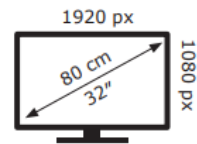

25 kWh/1000h

ABCDEF**G**
HDR
35 kWh/1000h