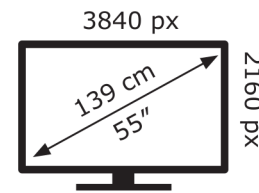

Hisense

55E7STUK PRO

63 kWh/1000h

ABCDEF**G**

95 kWh/1000h

2019/2013