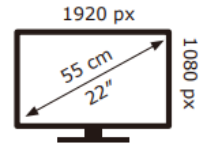

Energy Label for customers in
England, Scotland and Wales

Energy Label for customers in
Republic of Ireland and
Northern Ireland

MSI

PRO MP225 E12VL

15 kWh/1000h

2019/2013

MSI

PRO MP225 E12VL