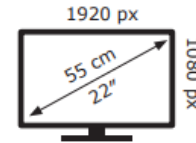

Energy Label for customers in
England, Scotland and Wales

Energy Label for customers in
Republic of Ireland and
Northern Ireland

MSI

PRO MP225 E12VL

15 kWh/1000h

2019/2013

MSI

PRO MP225 E12VL

15 kWh/1000h

2019/2013