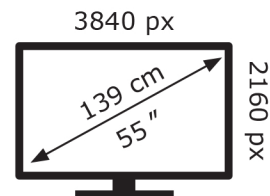

75 kWh/1000h

ABCDEF**G**
HDR
122 kWh/1000h