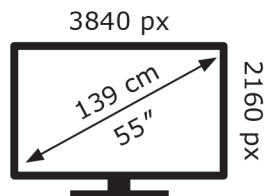

LG Electronics

OLED55B6ELC

75 kWh/1000h

ABCDEF**G**
HDR
 122 kWh/1000h

2019/2013

LG Electronics

OLED55B6ELC

75 kWh/1000h