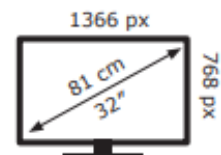

JVC

LT-32CT250

26 kWh/1000h

ABCDEF**G**

30 kWh/1000h

2019/2013

JVC

LT-32CT250

26 kWh/1000h

ABCDEF**G**

30 kWh/1000h

2019/2013