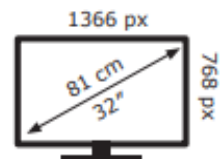

JVC

LT-32CT250

26 kWh/1000h

ABCDEF**G**

30 kWh/1000h

2019/2013

JVC

LT-32CT250