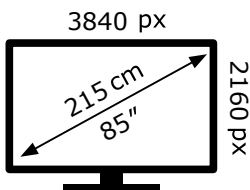

ENERG

TCL

85X11L-UKX7

155 kWh/1000h

ABCDEF**G**

690 kWh/1000h

ENERG

TCL