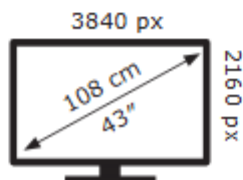

LG Electronics

43QNED86B6B

51 kWh/1000h

84 kWh/1000h

2019/2013

LG Electronics

43QNED86B6B

51 kWh/1000h