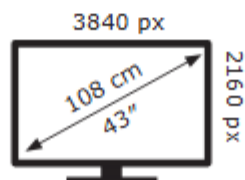

LG Electronics

43QNED86B6B

51 kWh/1000h

84 kWh/1000h

2019/2013

LG Electronics

43QNED86B6B

51 kWh/1000h

84 kWh/1000h

2019/2013