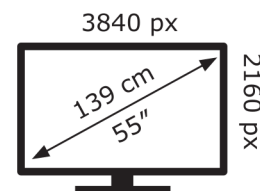

Hisense

55S7STUK

74 kWh/1000h

ABCDEF**G**

130 kWh/1000h

2019/2013