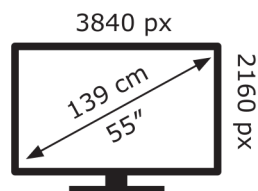

ENERG ⚡

Hisense

55S7STUK

74 kWh/1000h

ABCDEF**G**

130 kWh/1000h

2019/2013

ENERG ⚡