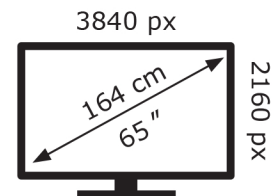

85 kWh/1000h

ABCDEF**G**
HDR
152 kWh/1000h