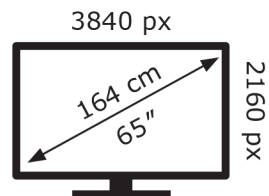

LG Electronics

65QNE7EB3C

85 kWh/1000h

ABCDEF**G**
HDR
152 kWh/1000h

2019/2013

LG Electronics

65QNE7EB3C

85 kWh/1000h