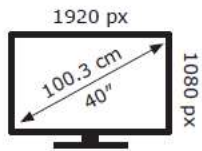

ENERGY

LOGIK

L40RFE25

37 kWh/1000h

ABCDEF **G**
HDR
57 kWh/1000h

2019/2013

ENERGY

LOGIK