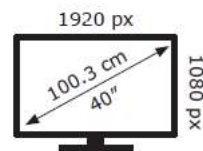

37 kWh/1000h

ABCDEF **G**
HDR
57 kWh/1000h