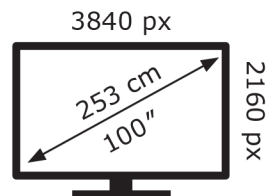

LG Electronics

100QNED87B6

**159** kWh/1000h

ABCDEF**G**  
**HDR**  
**404** kWh/1000h

2019/2013

LG Electronics

100QNED87B6

**159** kWh/1000h