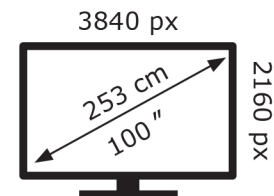

159 kWh/1000h

ABCDEF**G**
HDR
404 kWh/1000h