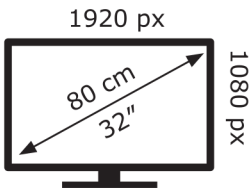

ENERG

Hisense

32S5QTUK

26 kWh/1000h

ABCDEF**G**

40 kWh/1000h

2019/2013

ENERG