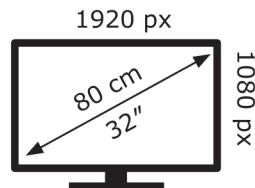

Hisense

32S5QTUK

26 kWh/1000h

ABCDEF**G**

40 kWh/1000h

2019/2013