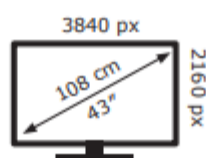

Hisense

43S5QTUK

Hisense

43S5QTUK

42 kWh/1000h

42 kWh/1000h

ABCDEF**G**
HDR
72 kWh/1000h

ABCDEF**G**
HDR
72 kWh/1000h