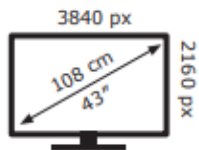

Hisense

43S5QTUK

Hisense

43S5QTUK

42 kWh/1000h

42 kWh/1000h

ABCDEF**G**
HDR
72 kWh/1000h

ABCDEF**G**
HDR
72 kWh/1000h