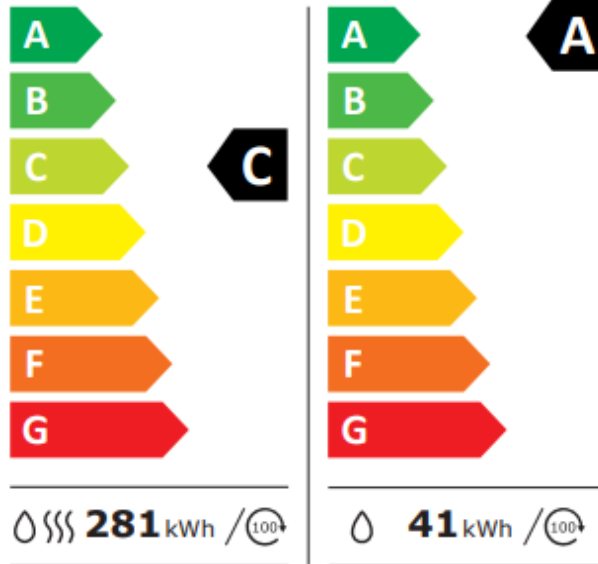

Energy Label for customers in
England, Scotland and Wales

Energy Label for customers in
Republic of Ireland and
Northern Ireland

HOTPOINT

NDD 10748 GDA UK

7,0 kg  10,0 kg

51 L  45 L

10:15  3:59

ABCDEFG

ABC**D**

2019/2014

HOTPOINT

NDD 10748 GDA UK

7,0 kg  10,0 kg

51 L  45 L

10:15  3:59

ABCDEFG