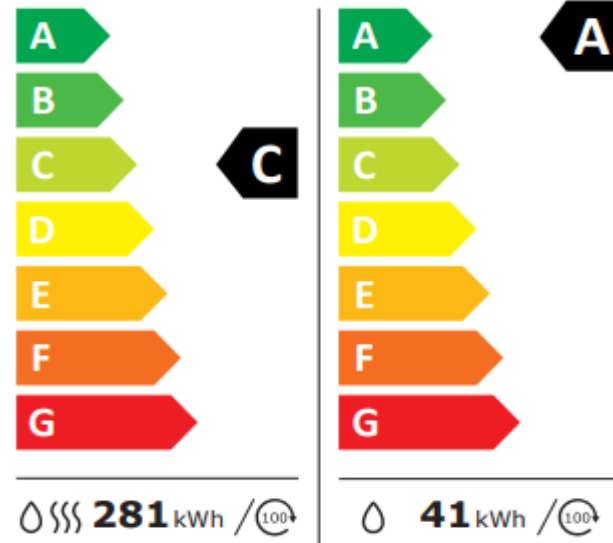

Energy Label for customers in
England, Scotland and Wales

Energy Label for customers in
Republic of Ireland and
Northern Ireland

HOTPOINT

NDD 10748 GDA UK

7,0 kg  10,0 kg

51 L  45 L

10:15  3:59

ABCDEFG

ABC**D**

2019/2014

HOTPOINT

NDD 10748 GDA UK

7,0 kg  10,0 kg

51 L  45 L

10:15  3:59

ABCDEFG