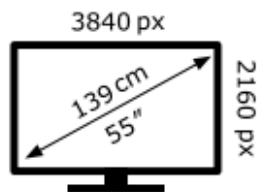

TCL

55C7LX1

TCL

55C7LX1

**64** kWh/1000h

**64** kWh/1000h

ABCDEF**G**  
  
**250** kWh/1000h

ABCDEF**G**  
  
**250** kWh/1000h