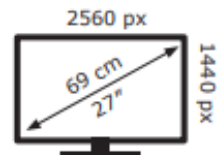

GIGABYTE

M27Q2 ICE

19 kWh/1000h

ABCDEF**G**

36 kWh/1000h

2019/2013

GIGABYTE

M27Q2 ICE

19 kWh/1000h

ABCDEF**G**

36 kWh/1000h

2019/2013