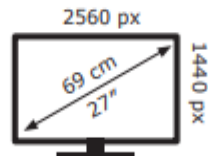

GIGABYTE

M27Q2 ICE

19 kWh/1000h

ABCDEF**G**

36 kWh/1000h

2019/2013

GIGABYTE

M27Q2 ICE