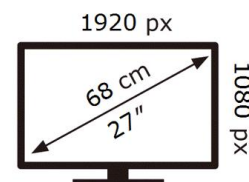

Samsung

S27D396GAU

16 kWh/1000h

2019/2013

BN68-12156A-01

Samsung

S27D396GAU

16 kWh/1000h