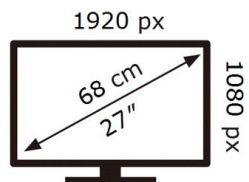

Samsung

S27D396GAU

16 kWh/1000h

2019/2013

BN68-12156A-01

Samsung

S27D396GAU

16 kWh/1000h