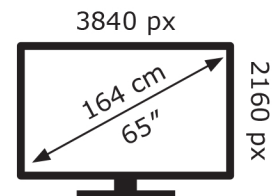

94 kWh/1000h

ABCDEF**G**
HDR
232 kWh/1000h