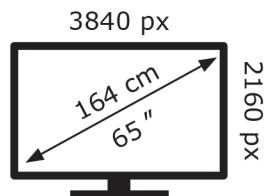

LG Electronics

OLED65C66LB

**94** kWh/1000h

ABCDEF**G**  
**HDR**  
**232** kWh/1000h

2019/2013

LG Electronics

OLED65C66LB

**94** kWh/1000h