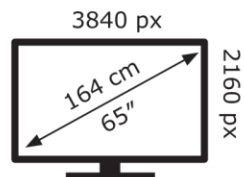

LG Electronics

65QNE72B6B

85 kWh/1000h

ABCDEF**G**

152 kWh/1000h

2019/2013

LG Electronics

65QNE72B6B