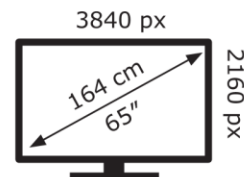

LG Electronics

65QNE72B6B

85 kWh/1000h

ABCDEF**G**

152 kWh/1000h

2019/2013

LG Electronics

65QNE72B6B

85 kWh/1000h

ABCDEF**G**

152 kWh/1000h

2019/2013