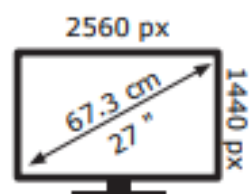

LG Electronics 27GX704A

LG Electronics 27GX704A

24 kWh/1000h

24 kWh/1000h

ABCDEFG  
  
 23 kWh/1000h

ABCDEFG  
  
 23 kWh/1000h

2019/2013

2019/2013