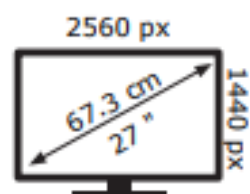

LG Electronics 27GX704A

LG Electronics 27GX704A

24 kWh/1000h

24 kWh/1000h

ABCDEFG  
  
 23 kWh/1000h

ABCDEFG  
  
 23 kWh/1000h

2019/2013

2019/2013