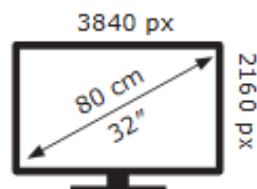

AOC

U32G4U

AOC

U32G4U

29 kWh/1000h

29 kWh/1000h

ABCDEF**G**

60 kWh/1000h

ABCDEF**G**

60 kWh/1000h

2019/2013

2019/2013