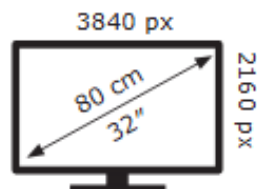

AOC

U32G4U

AOC

U32G4U

29 kWh/1000h

29 kWh/1000h

ABCDEF**G**

60 kWh/1000h

ABCDEF**G**

60 kWh/1000h

2019/2013

2019/2013