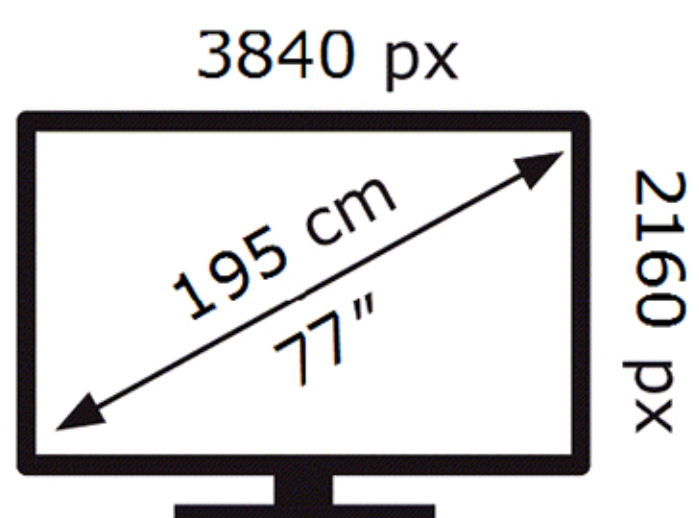

Samsung

QE77S99HAT

100 kWh/1000h

ABCDEF **G**

423 kWh/1000h

2019/2013

Samsung

QE77S99HAT