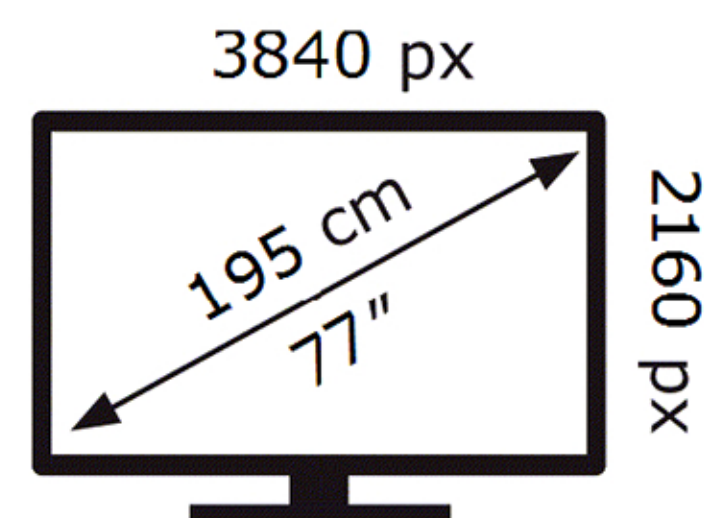

Samsung

QE77S99HAT

100 kWh/1000h

ABCDEF **G**

423 kWh/1000h

2019/2013

Samsung

QE77S99HAT

100 kWh/1000h

ABCDEF **G**

423 kWh/1000h

2019/2013