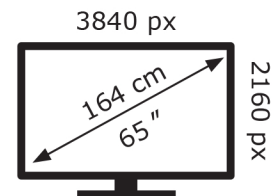

85 kWh/1000h

ABCDEF**G**
HDR
145 kWh/1000h