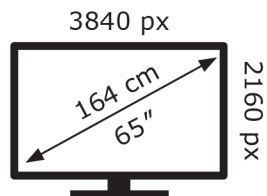

LG Electronics

65QNE86B6B

85 kWh/1000h

ABCDEF**G**
HDR
145 kWh/1000h

2019/2013

LG Electronics

65QNE86B6B

85 kWh/1000h