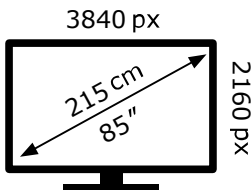

ENERG

TCL

85RM7L-UKX7

103 kWh/1000h

ABCDEF**G**

396 kWh/1000h

ENERGY

TCL