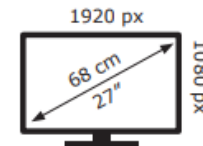

20 kWh/1000h

ABCDEF**G**
HDR
33 kWh/1000h