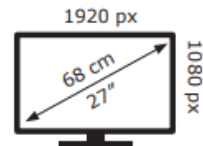

Energy Label for customers in
England, Scotland and Wales

Energy Label for customers in
Republic of Ireland and
Northern Ireland

Samsung S27FM500EU

20 kWh/1000h

ABCDEF**G**
HDR
33 kWh/1000h

2019/2013

Samsung S27FM500EU