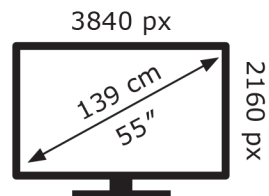

LG Electronics

OLED55G64LW

64 kWh/1000h

ABCDEF**G**
HDR
182 kWh/1000h

2019/2013

LG Electronics

OLED55G64LW

64 kWh/1000h