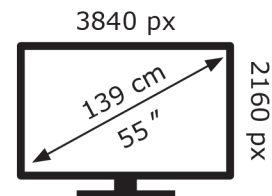

64 kWh/1000h

ABCDEF**G**
HDR
182 kWh/1000h