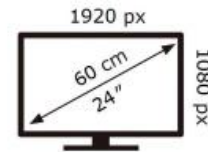

17 kWh/1000h

ABCDE **FG**
HDR
19 kWh/1000h