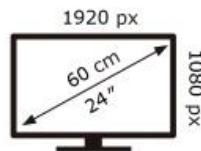

Energy Label for customers in
England, Scotland and Wales

Energy Label for customers in
Republic of Ireland and
Northern Ireland

SAMSUNG S24DG302EU

17 kWh/1000h

ABCDE **FG**
HDR
19 kWh/1000h

2019/2013

SAMSUNG S24DG302EU