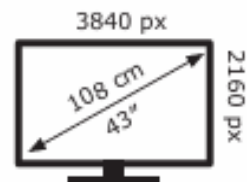

LG Electronics

43NU850B6LA

54 kWh/1000h

ABCDEF**G**

77 kWh/1000h

2019/2013

LG Electronics

43NU850B6LA