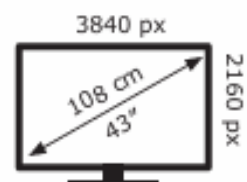

LG Electronics

43NU850B6LA

54 kWh/1000h

ABCDEF**G**

77 kWh/1000h

2019/2013

LG Electronics

43NU850B6LA

54 kWh/1000h

ABCDEF**G**

77 kWh/1000h

2019/2013