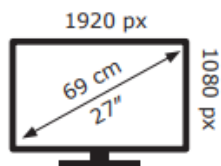

MSI

MAG 272F

21 kWh/1000h

ABCDEF**G**
HDR
30 kWh/1000h

2019/2013

MSI

MAG 272F

21 kWh/1000h