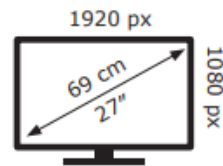

21 kWh/1000h

ABCDEF**G**
HDR
30 kWh/1000h