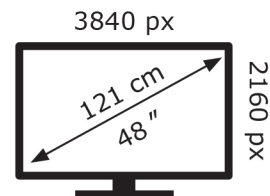

54 kWh/1000h

ABCDEF**G**
HDR
78 kWh/1000h