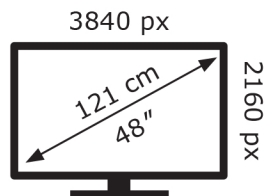

LG Electronics

OLED48C66LB

54 kWh/1000h

ABCDEF**G**
HDR
78 kWh/1000h

2019/2013

LG Electronics

OLED48C66LB

54 kWh/1000h