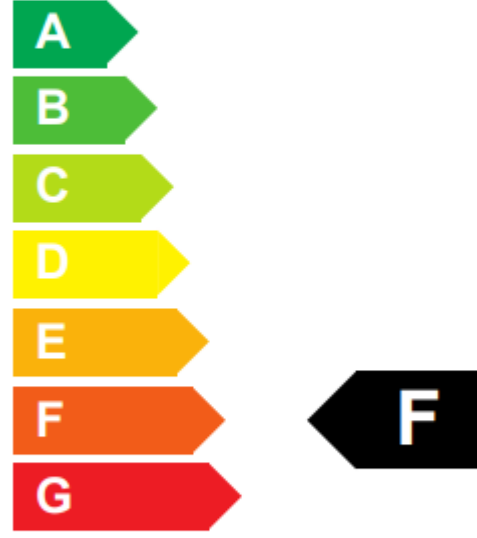

**4lite**

4L18042X4

---

---

**5**  
kWh/1000h

**4lite**

4L18042X4

---

---

**5**  
kWh/1000h