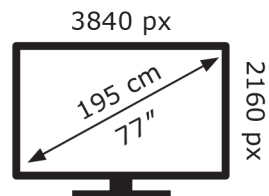

LG Electronics

OLED77B6ELC

**111** kWh/1000h

ABCDEF**G**  
**HDR**  
**216** kWh/1000h

2019/2013

LG Electronics

OLED77B6ELC

**111** kWh/1000h