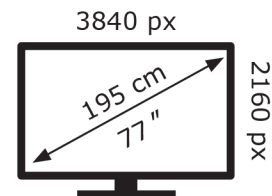

111 kWh/1000h

ABCDEF**G**
HDR
216 kWh/1000h