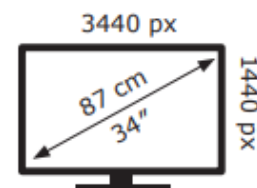

MSI

MPG 341CQPX QD-OLED

50 kWh/1000h

ABCDEF**G**

50 kWh/1000h

2019/2013

MSI

MPG 341CQPX QD-OLED

50 kWh/1000h

ABCDEF**G**

50 kWh/1000h

2019/2013