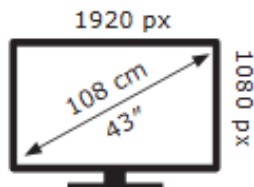

JVC

LT-43CT350

42 kWh/1000h

JVC

LT-43CT350

42 kWh/1000h

ABCDEF**G**

45 kWh/1000h