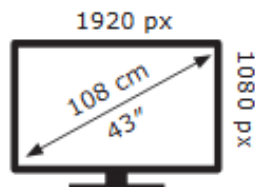

JVC

LT-43CT350

42 kWh/1000h

JVC

LT-43CT350

42 kWh/1000h

ABCDEF**G**

45 kWh/1000h

2019/2013

ABCDEF**G**

45 kWh/1000h

2019/2013