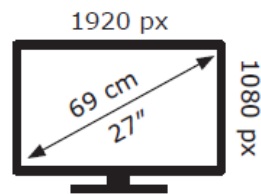

LG Electronics

27TQ615S

22 kWh/1000h

2019/2013

LG Electronics

27TQ615S

22 kWh/1000h

2019/2013