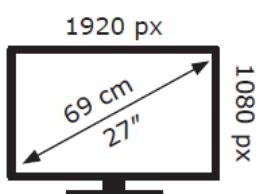

LG Electronics

27TQ615S

22 kWh/1000h

2019/2013

LG Electronics

27TQ615S

22 kWh/1000h

2019/2013