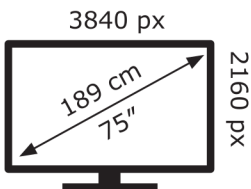

# ENERG

Hisense

75U7QTUK

**107** kWh/1000h

ABCDEF**G**

**260** kWh/1000h

2019/2013