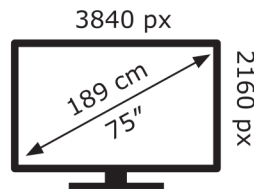

# ENERG

Hisense

75U7QTUK

**107** kWh/1000h

ABCDEF**G**

**260** kWh/1000h

2019/2013