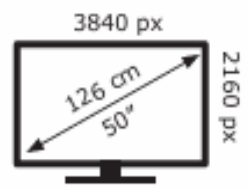

LG Electronics 50NU850B6LA

LG Electronics 50NU850B6LA

71 kWh/1000h

71 kWh/1000h

ABCDEF**G**
HDR
 91 kWh/1000h

ABCDEF**G**
HDR
 91 kWh/1000h

2019/2013

2019/2013