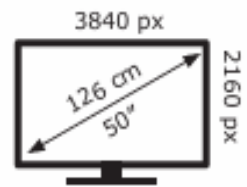

LG Electronics 50NU850B6LA

LG Electronics 50NU850B6LA

71 kWh/1000h

71 kWh/1000h

ABCDEF**G**
HDR
 91 kWh/1000h

ABCDEF**G**
HDR
 91 kWh/1000h

2019/2013

2019/2013