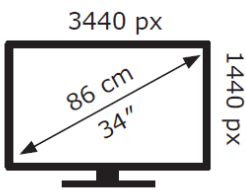

LG Electronics

34WR50QK

26 kWh/1000h

ABCDEF**G**
HDR
 43 kWh/1000h

2019/2013

LG Electronics

34WR50QK

26 kWh/1000h