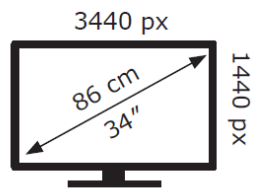

26 kWh/1000h

ABCDEF**G**
HDR
43 kWh/1000h