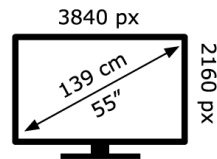

SONY®

K-55XR8A

**72** kWh/1000h

ABCDEF **G**

**93** kWh/1000h

2019/2013