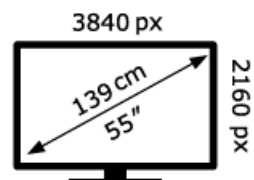

TCL

55C8L-UKX7

64 kWh/1000h

ABCDEF**G**

250 kWh/1000h

2019/2013

TCL

55C8L-UKX7

64 kWh/1000h

ABCDEF**G**

250 kWh/1000h

2019/2013