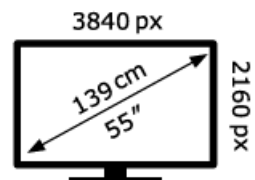

TCL

55C8L-UKX7

64 kWh/1000h

ABCDEF**G**

250 kWh/1000h

2019/2013

TCL

55C8L-UKX7