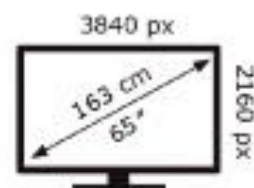

Samsung

QE65Q7F5AU

106 kWh/1000h

ABCDEF **G**

171 kWh/1000h

2019/2013

Samsung

QE65Q7F5AU

106 kWh/1000h

ABCDEF **G**

171 kWh/1000h

2019/2013