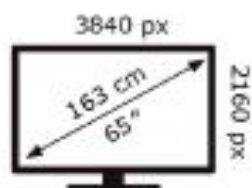

Samsung

QE65Q7F5AU

106 kWh/1000h

ABCDEF **G**

171 kWh/1000h

2019/2013

Samsung

QE65Q7F5AU