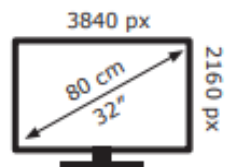

MSI

MAG 321CUPDF

33 kWh/1000h

ABCDEF**G**
HDR
63 kWh/1000h

2019/2013

MSI

MAG 321CUPDF

33 kWh/1000h