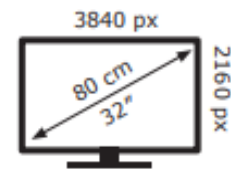

33 kWh/1000h

ABCDEF**G**
HDR
63 kWh/1000h