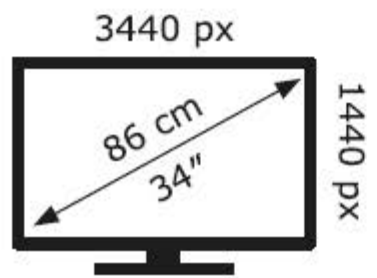

AOC

CU34G4

31 kWh/1000h

2019/2013

AOC

CU34G4

31 kWh/1000h

2019/2013