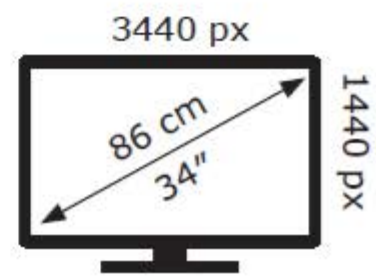

AOC

CU34G4

31 kWh/1000h

2019/2013

AOC

CU34G4

31 kWh/1000h

2019/2013