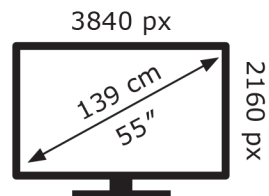

LG Electronics

55MRGB88B6B

**64** kWh/1000h

ABCDEF**G**  
**HDR**  
**120** kWh/1000h

2019/2013

LG Electronics

55MRGB88B6B

**64** kWh/1000h