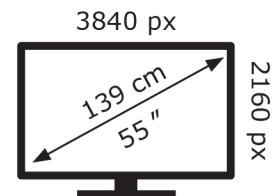

64 kWh/1000h

ABCDEF**G**
HDR
120 kWh/1000h