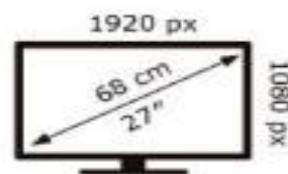

Energy Label for customers in
England, Scotland and Wales

Energy Label for customers in
**Republic of Ireland and
Northern Ireland**

Samsung

S27D400GAU

14 kWh/1000h

2019/2013

Samsung

S27D400GAU

14 kWh/1000h

2019/2013