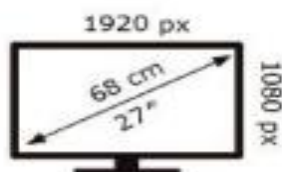

Energy Label for customers in
England, Scotland and Wales

Energy Label for customers in
**Republic of Ireland and
Northern Ireland**

Samsung

S27D400GAU

14 kWh/1000h

2019/2013

Samsung

S27D400GAU