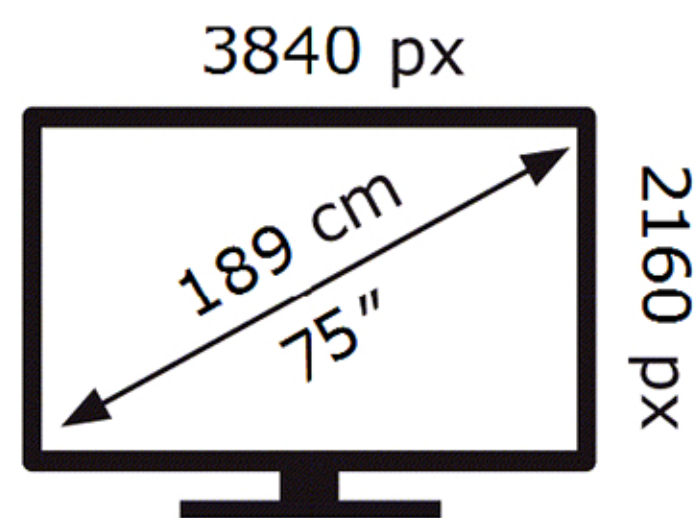

Samsung

MRE75R95HAT

107 kWh/1000h

ABCDEF **G**

360 kWh/1000h

2019/2013

Samsung

MRE75R95HAT