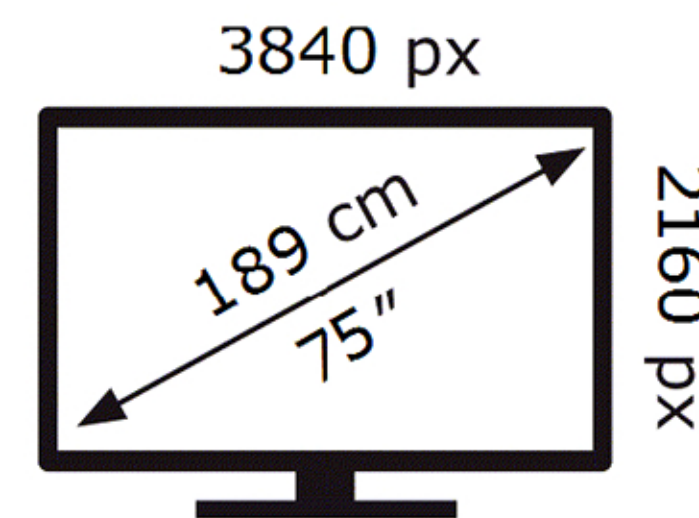

Samsung

MRE75R95HAT

107 kWh/1000h

ABCDEF **G**

360 kWh/1000h

2019/2013

Samsung

MRE75R95HAT

107 kWh/1000h

ABCDEF **G**

360 kWh/1000h

2019/2013