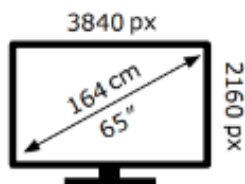

TCL

65RM7L-UKX7

**85** kWh/1000h

ABCDEF**G**

**300** kWh/1000h

2019/2013

TCL

65RM7L-UKX7