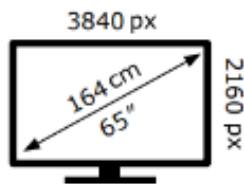

TCL

65RM7L-UKX7

85 kWh/1000h

ABCDEF**G**

300 kWh/1000h

2019/2013

TCL

65RM7L-UKX7

85 kWh/1000h

ABCDEF**G**

300 kWh/1000h

2019/2013